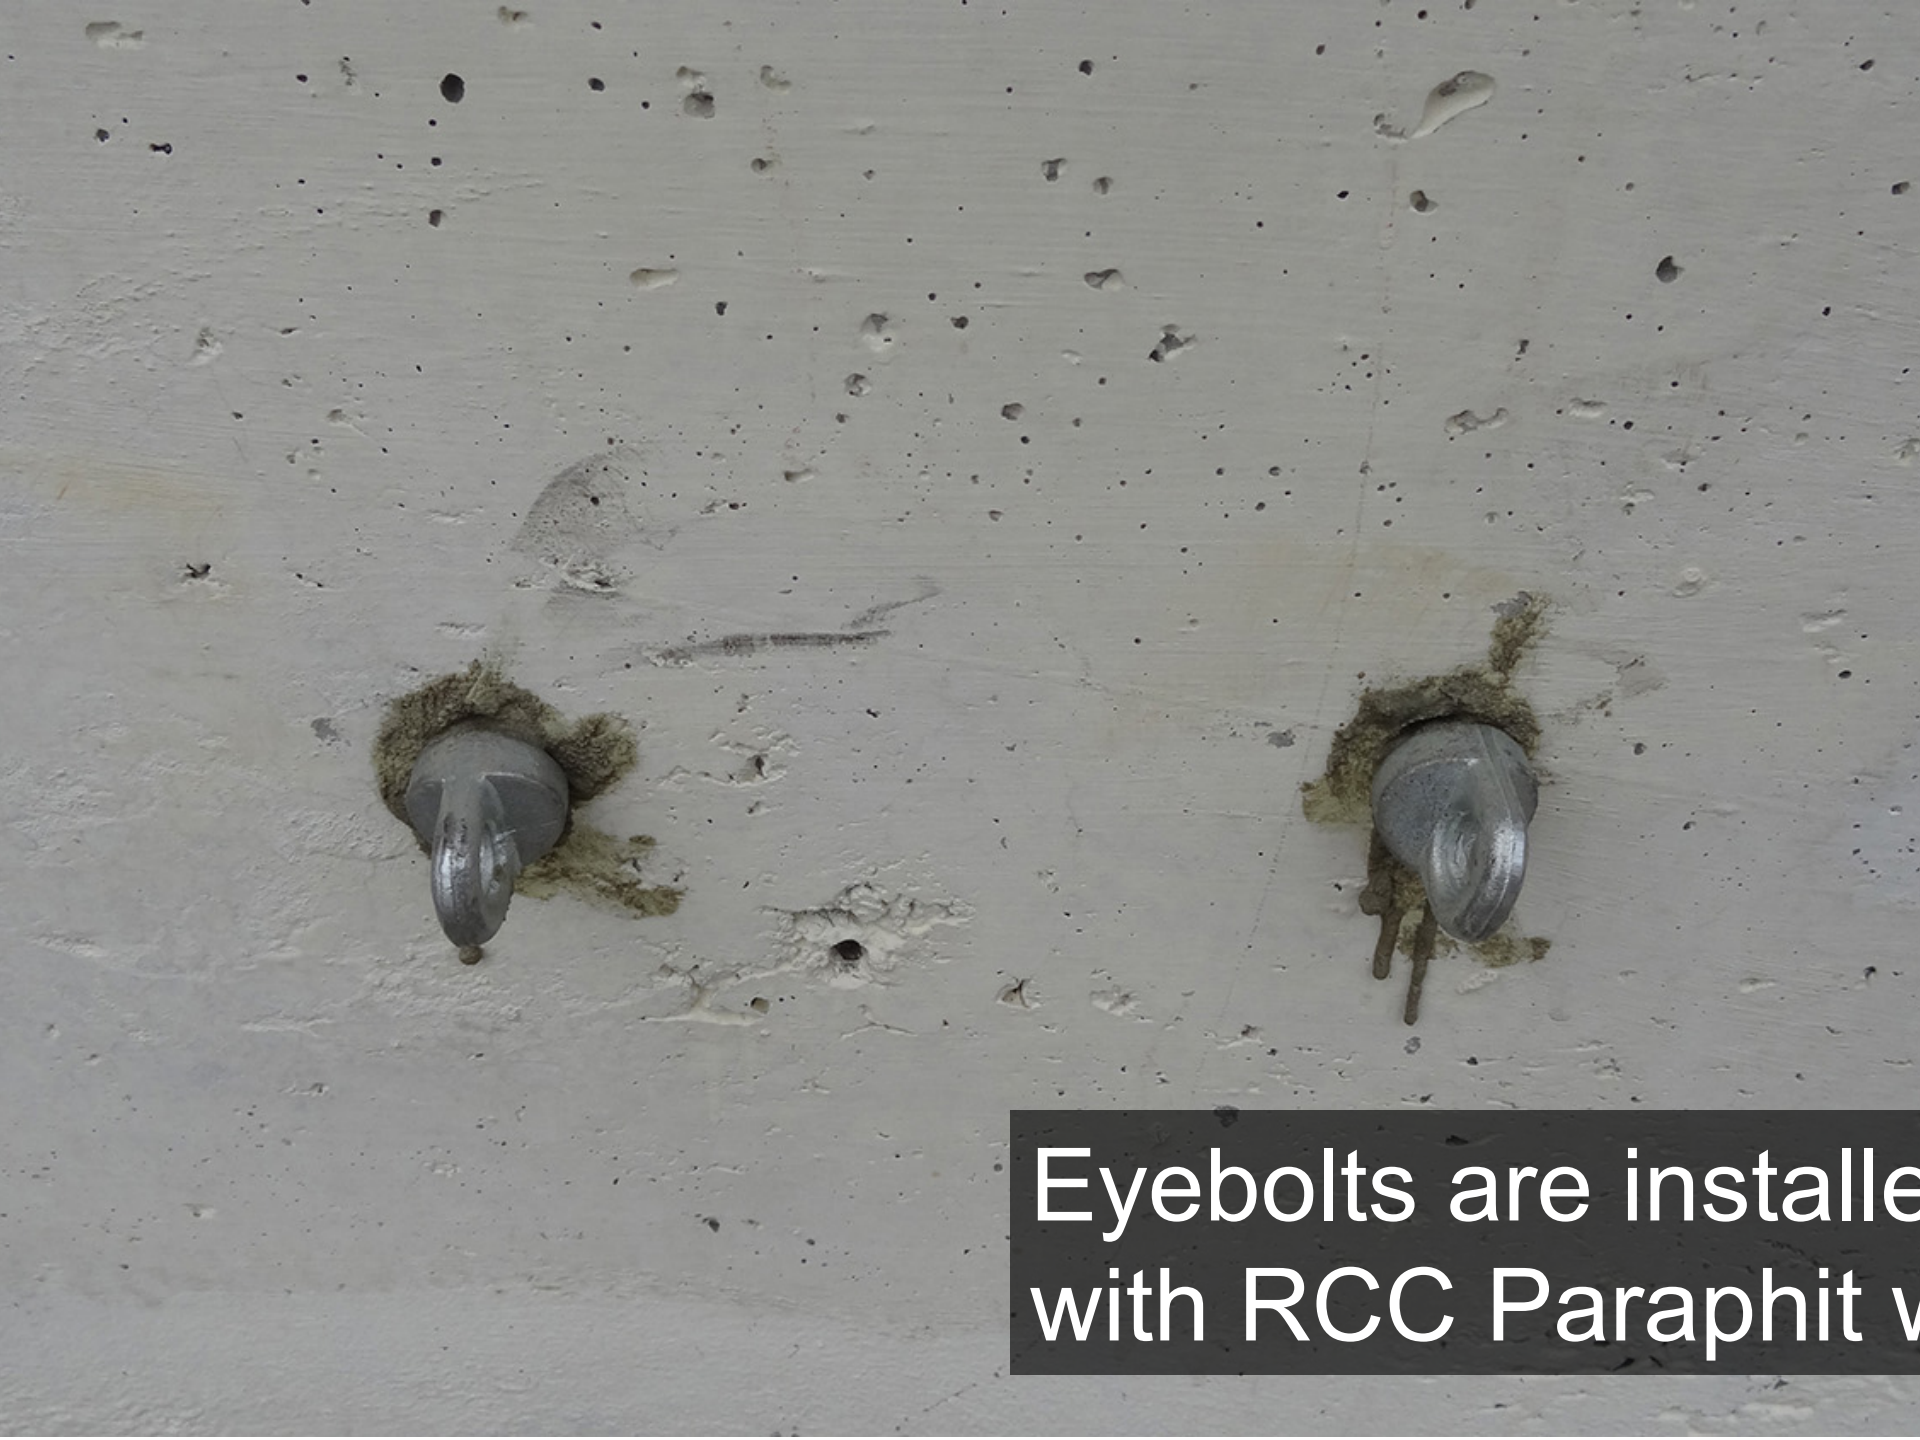

Drill with 20mm Bit 125mm  
Depth

Clean holes with 100%  
Pressure Blower

# Inserting Eyebolts with Fosroc lock fix chemical

Ready to anchor ropes  
for facade cleaning

Eyebolts are installed with RCC Paraphit

Lifeline and Safetyline ropes anchored for facade cleaning